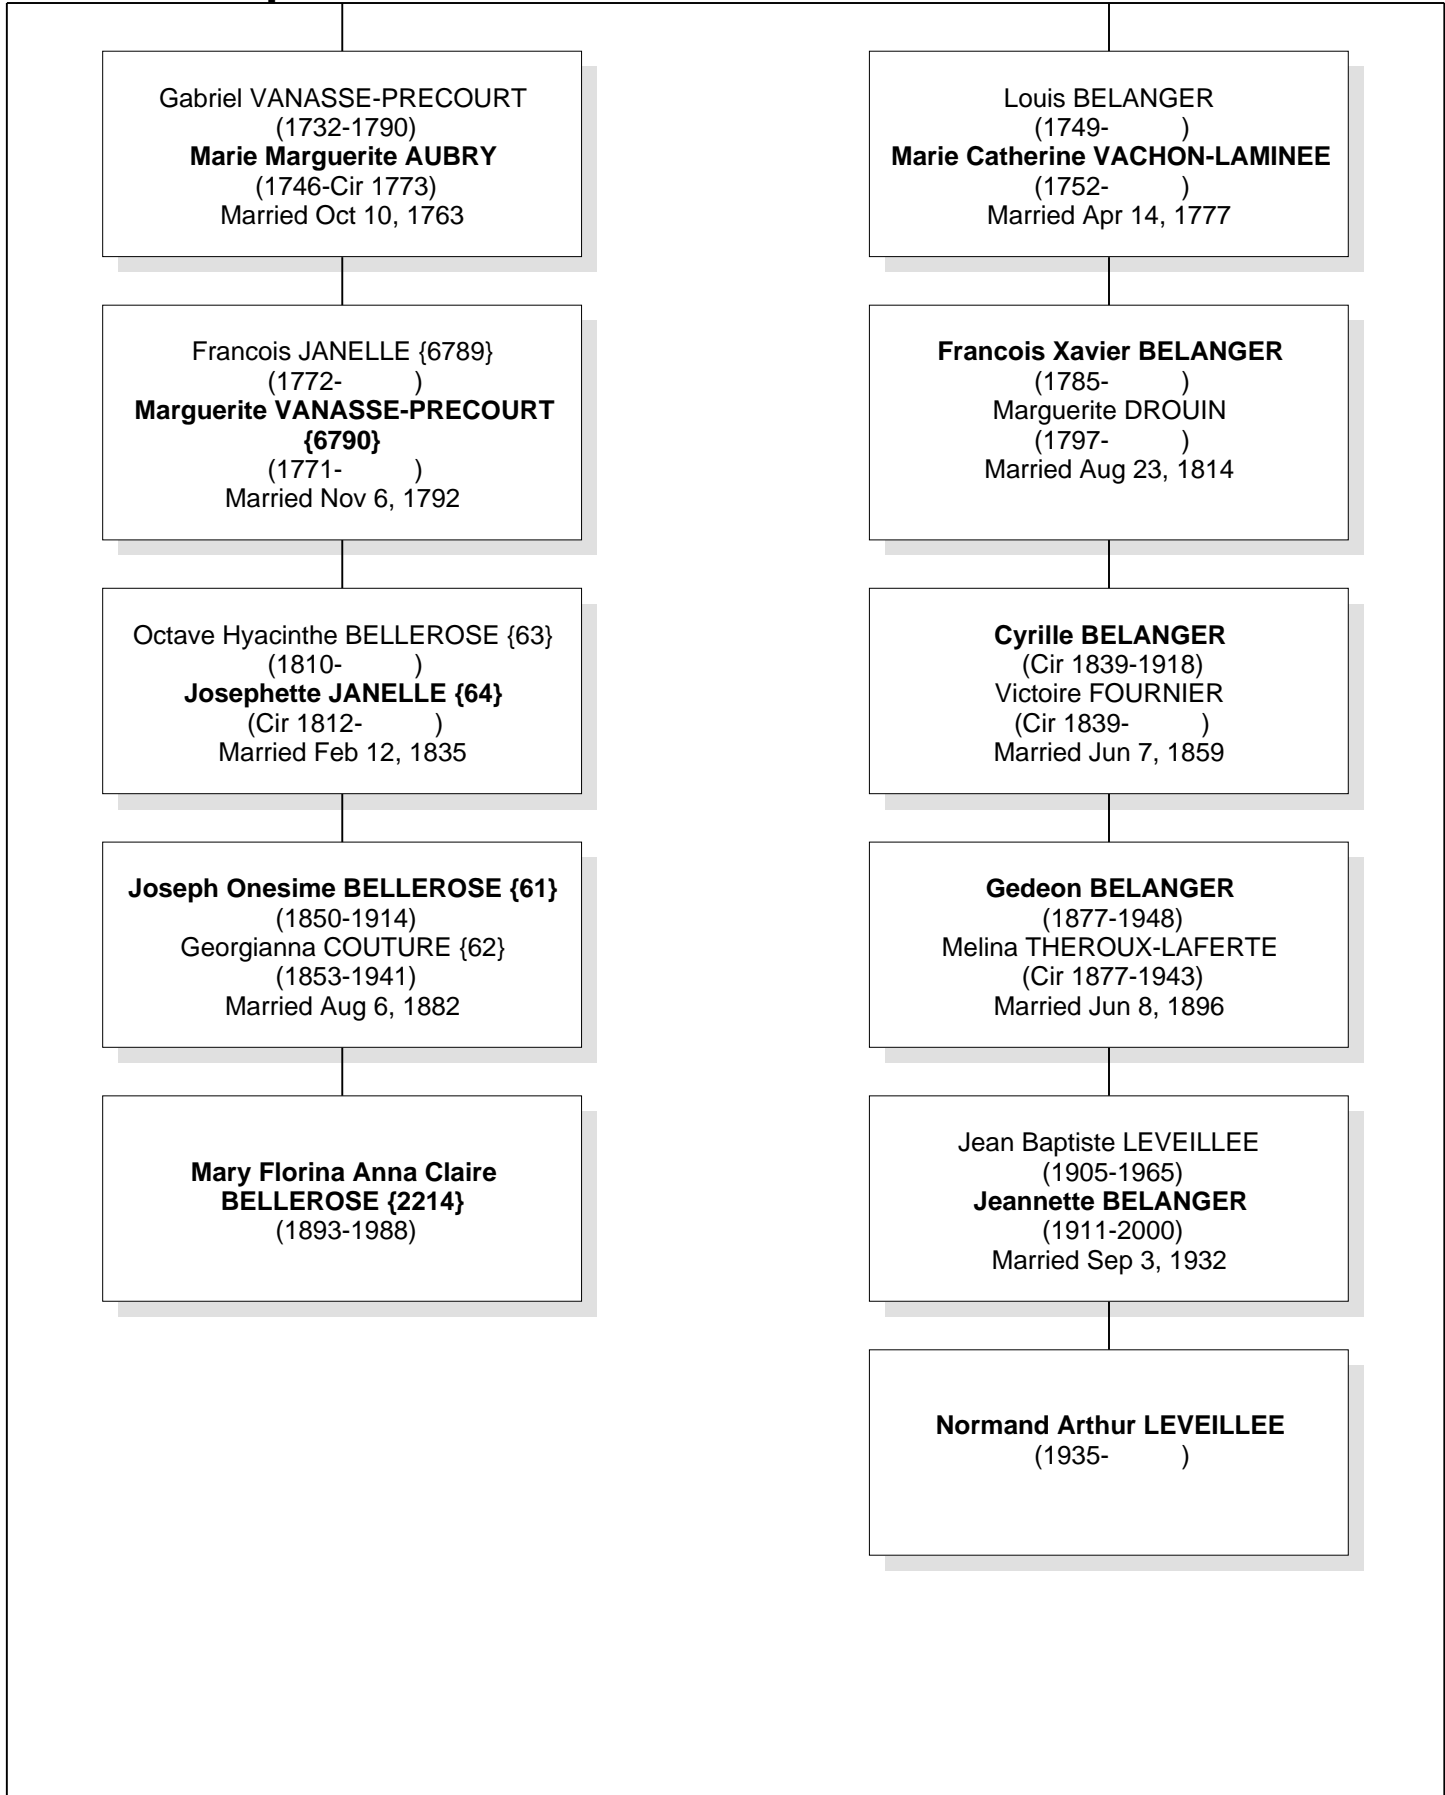

# Relationship Chart

**Mary Florina Anna Claire BELLEROSE {2214} is the 7th Cousin 1 time removed of Normand Arthur LEVEILLEE**

# Relationship Chart

# Relationship Chart

**Mary Florina Anna Claire BELLEROSE {2214} is the 8th Cousin 1 time removed of Normand Arthur LEVEILLEE**