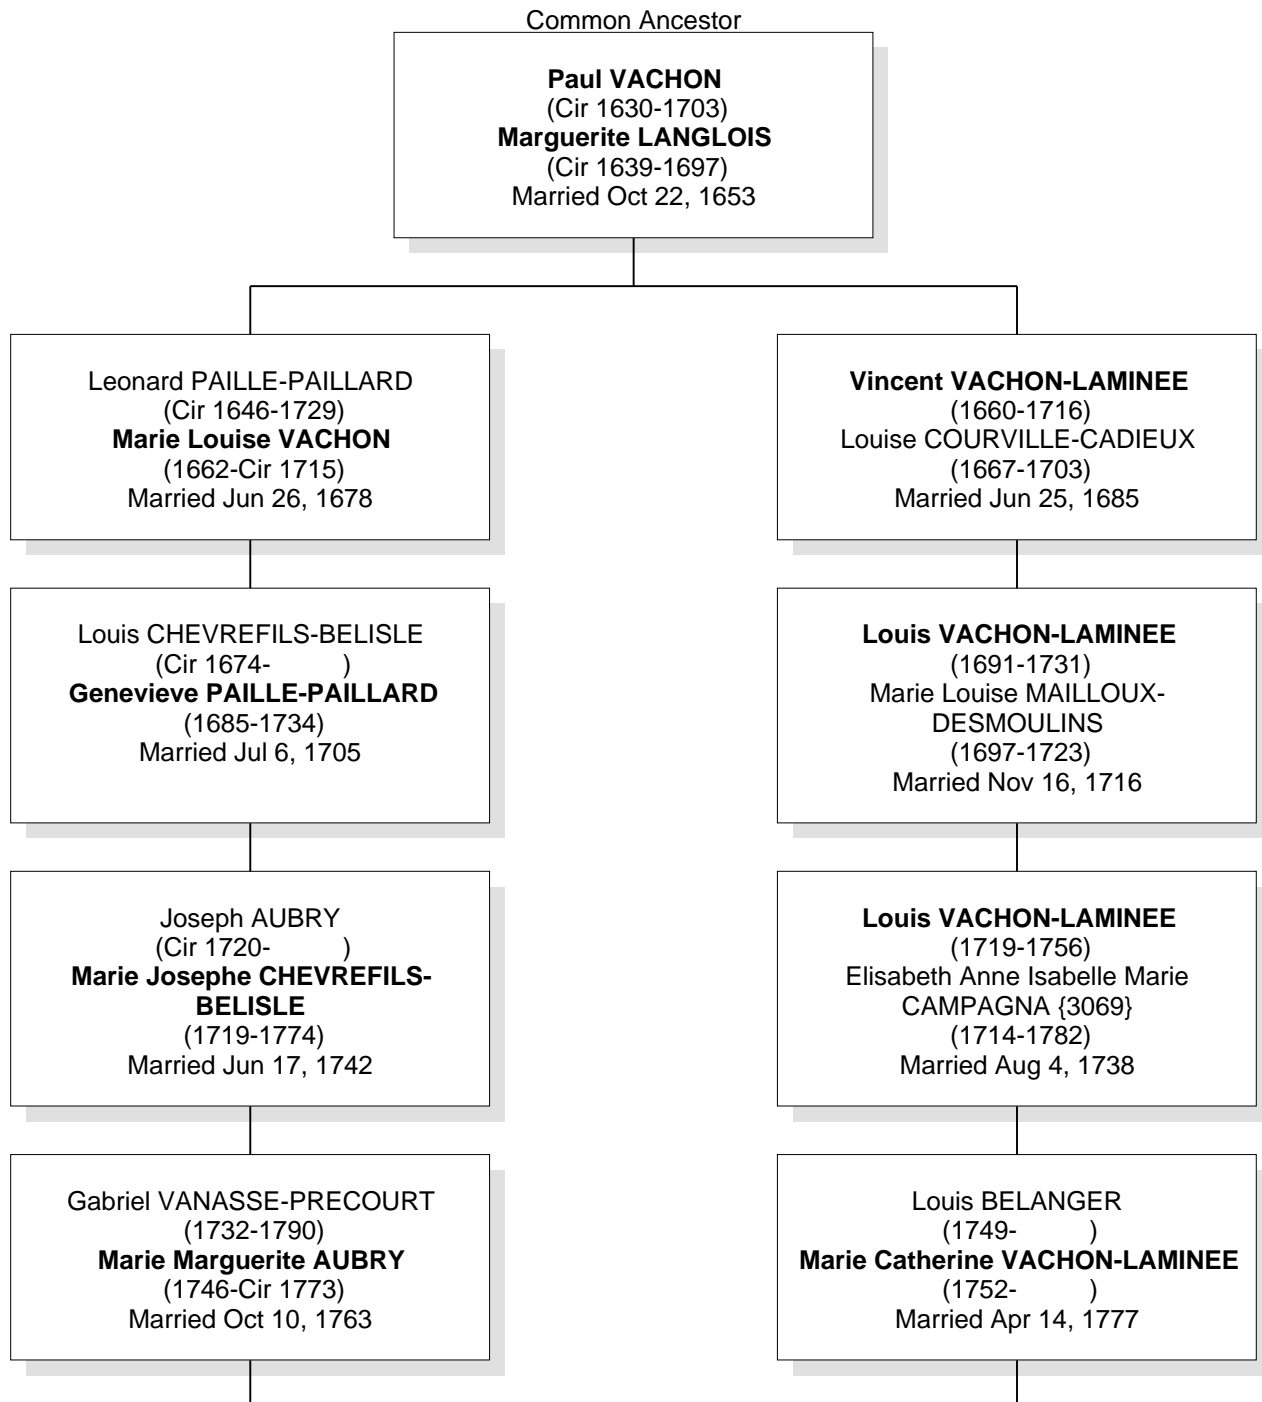

# Relationship Chart

**Mary Florina Anna Claire BELLEROSE {2214} is the 7th Cousin 1 time removed of Normand Arthur LEVEILLEE**

# Relationship Chart