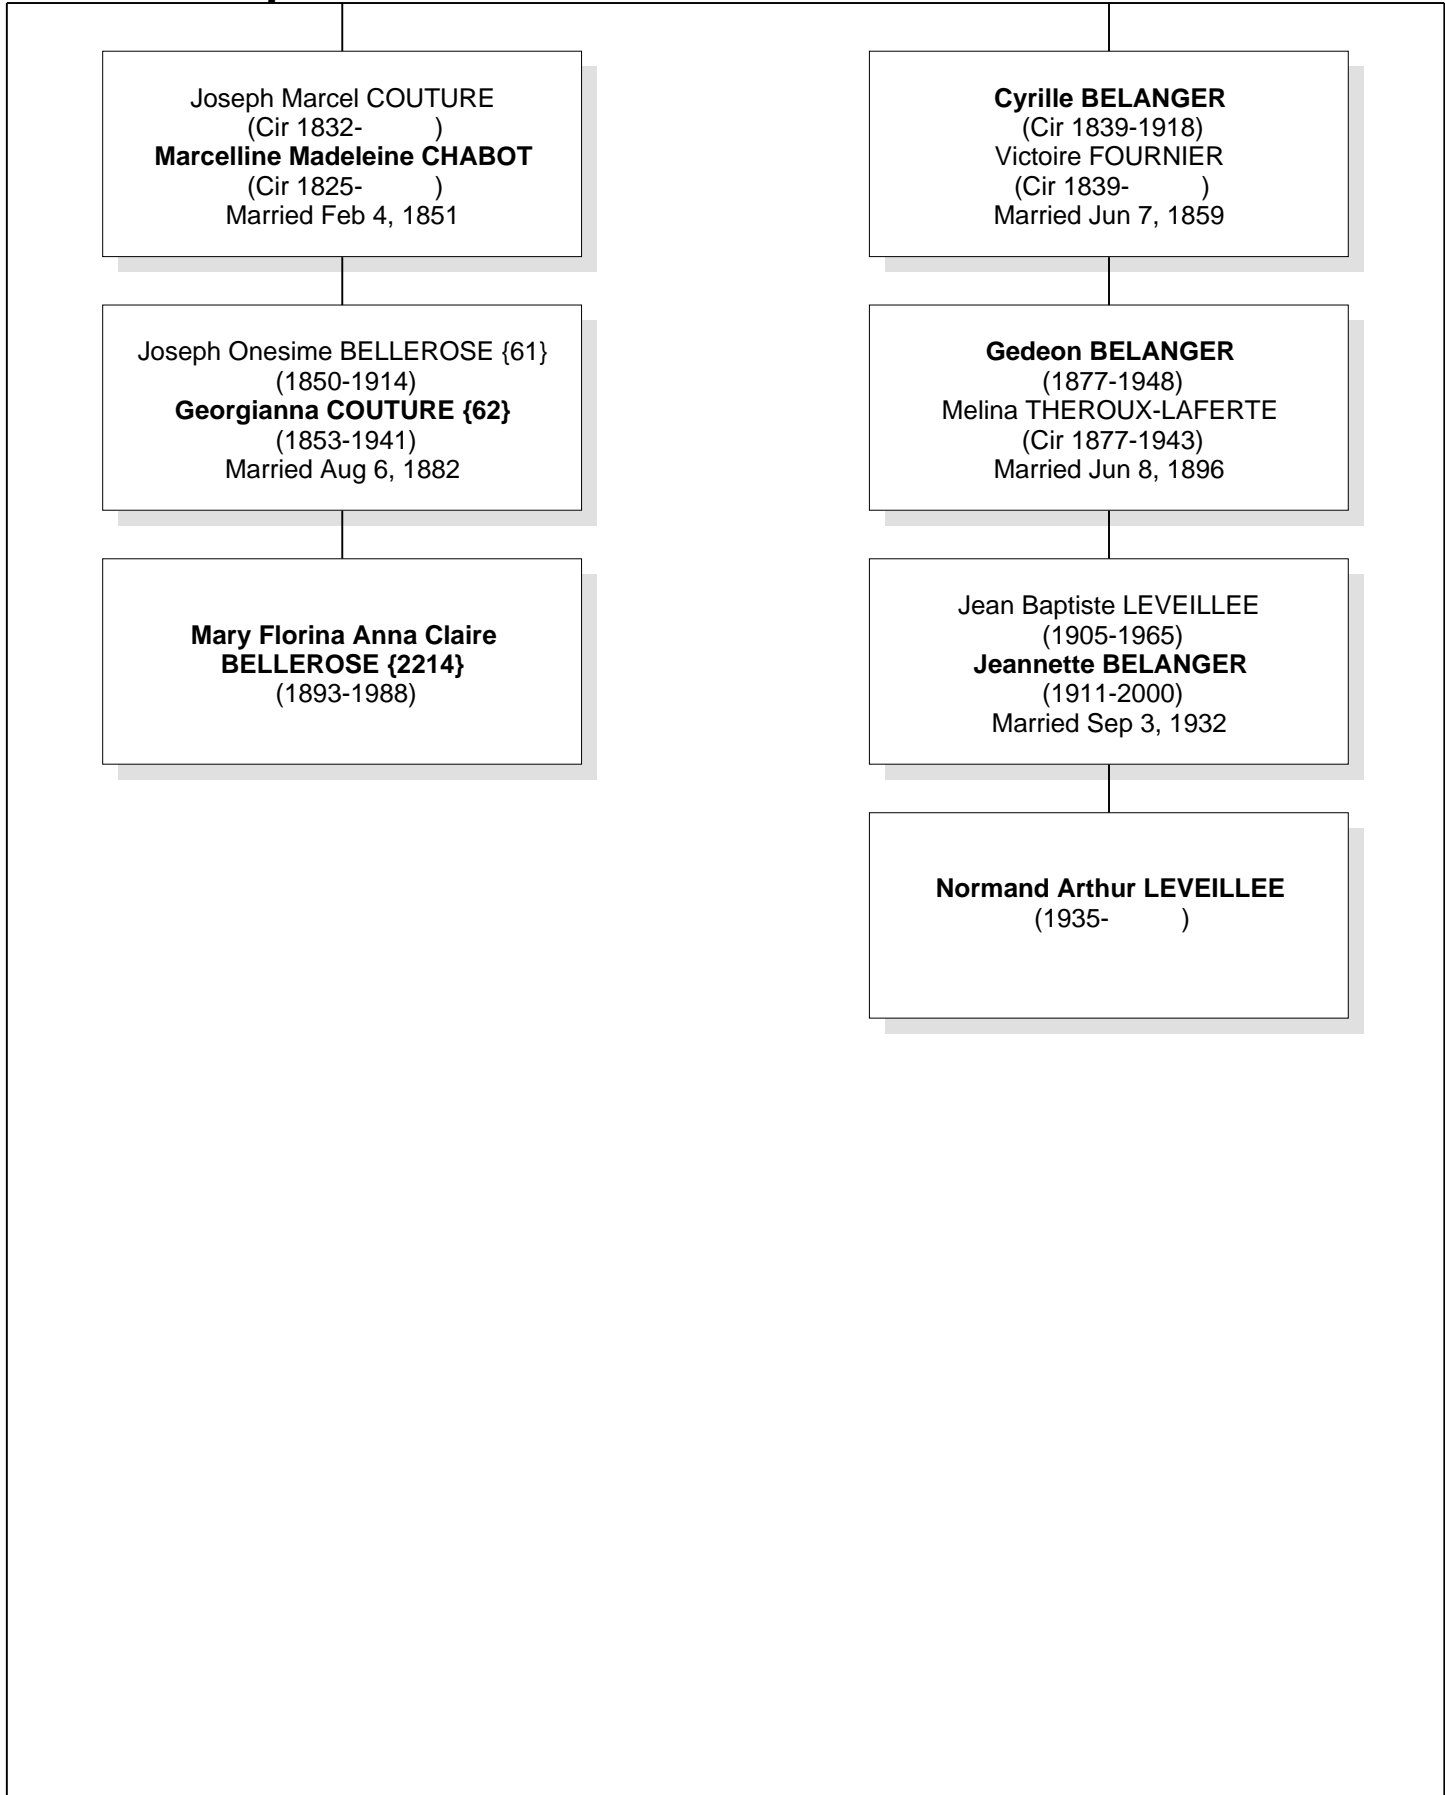

# Relationship Chart

**Mary Florina Anna Claire BELLEROSE {2214} is the 7th Cousin 1 time removed of Normand Arthur LEVEILLEE**

# Relationship Chart