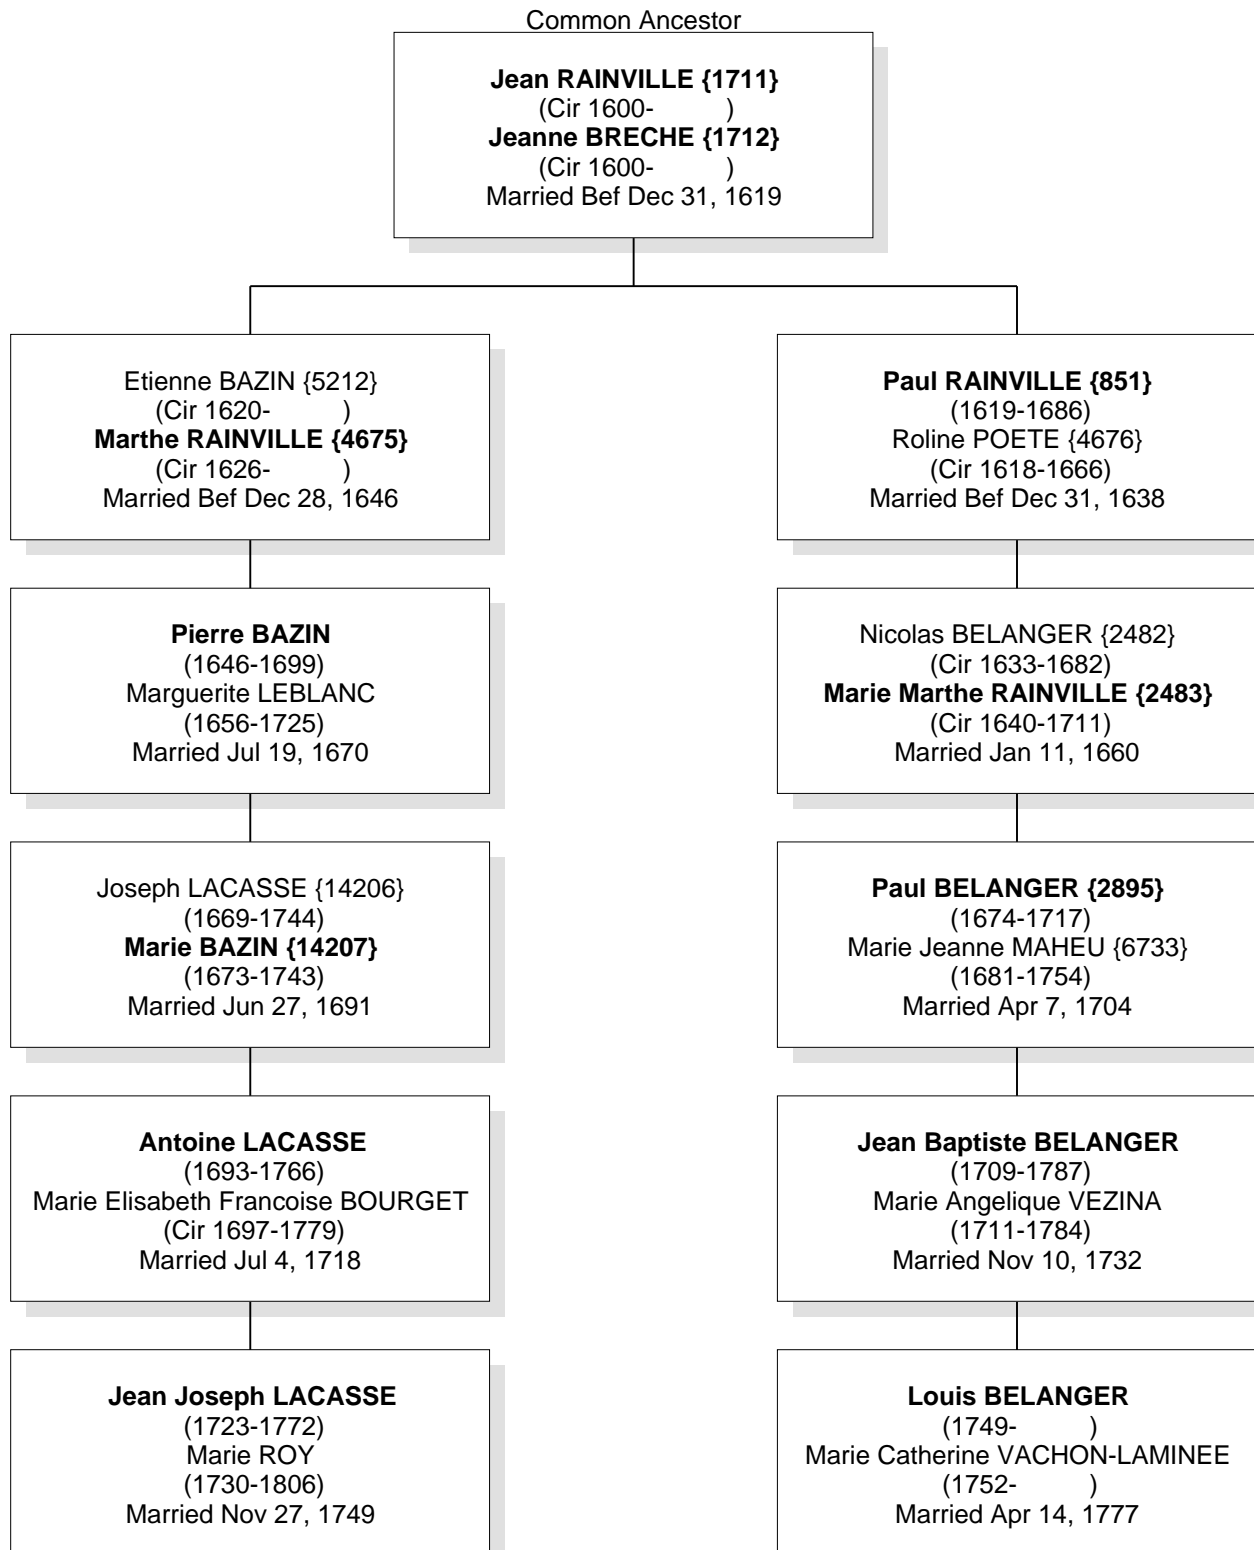

Relationship Chart

Mary Florina Anna Claire BELLEROSSE {2214} is the 9th Cousin of Normand Arthur LEVEILLEE