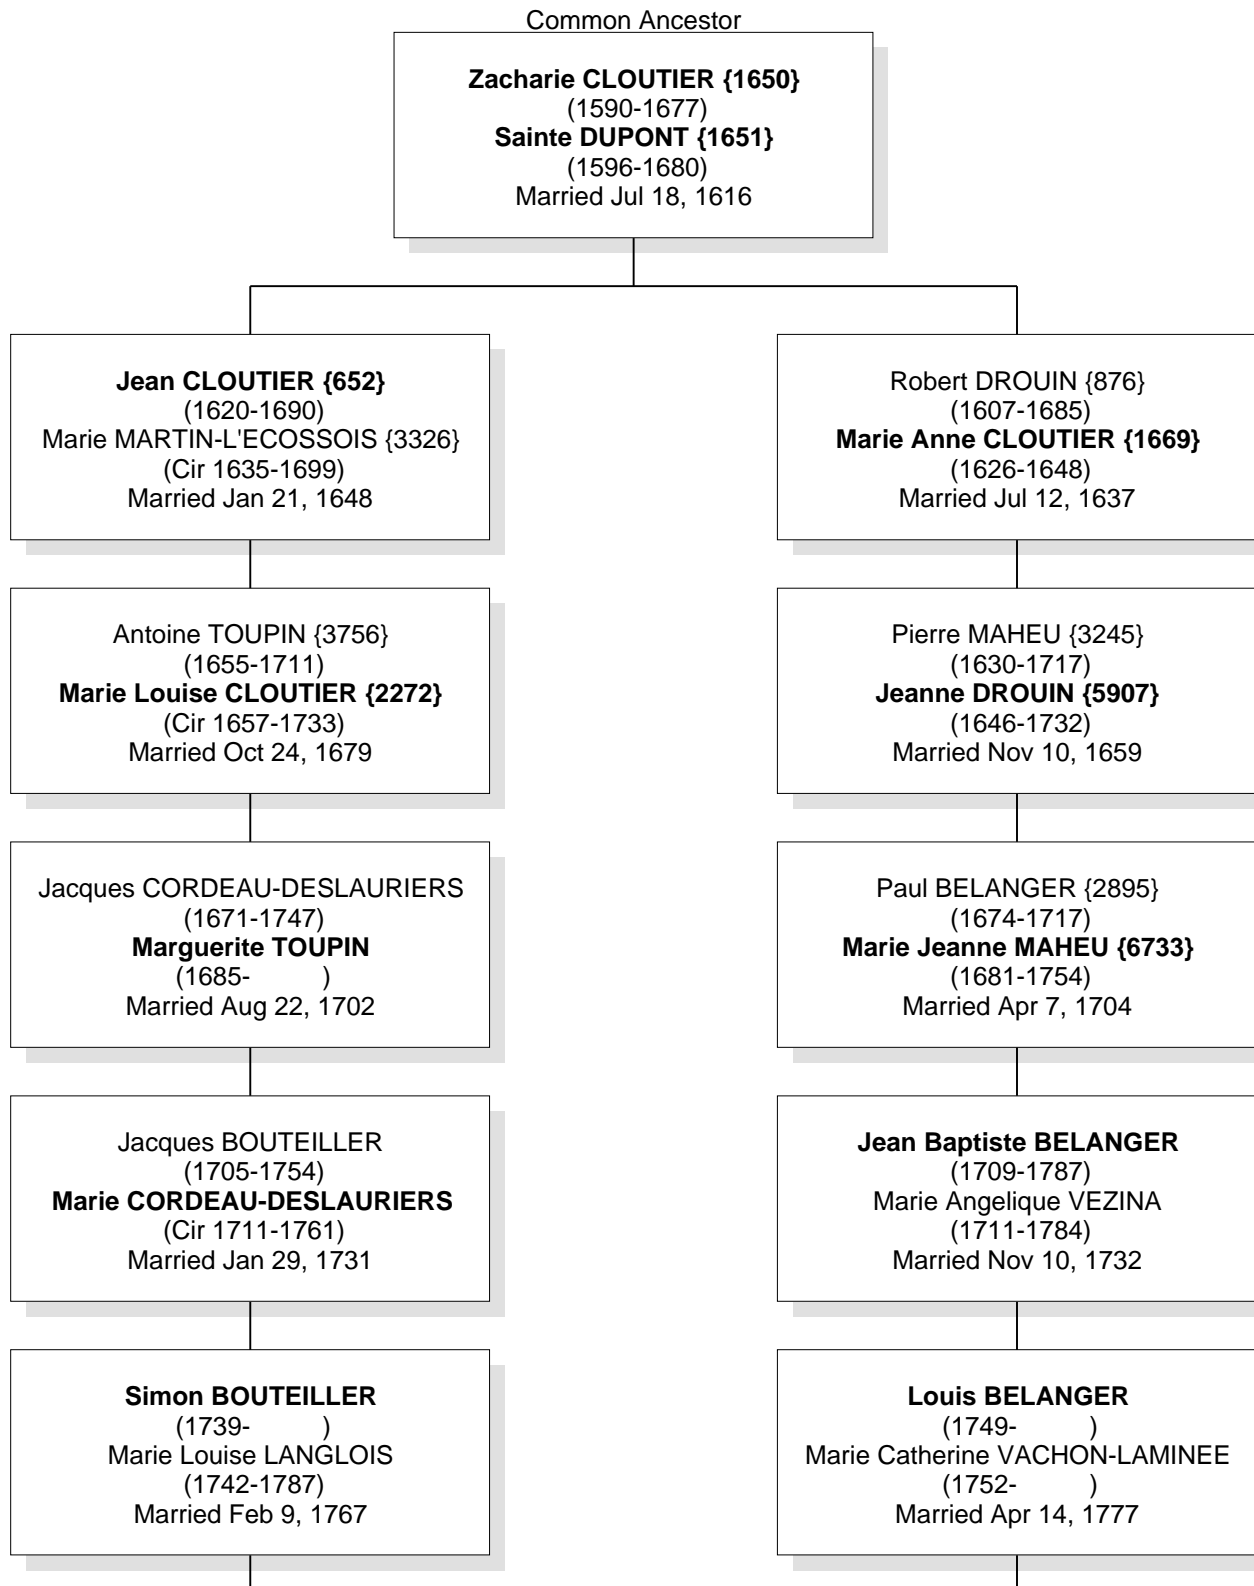

Relationship Chart

Mary Florina Anna Claire BELLEROSSE {2214} is the 9th Cousin of Normand Arthur LEVEILLEE