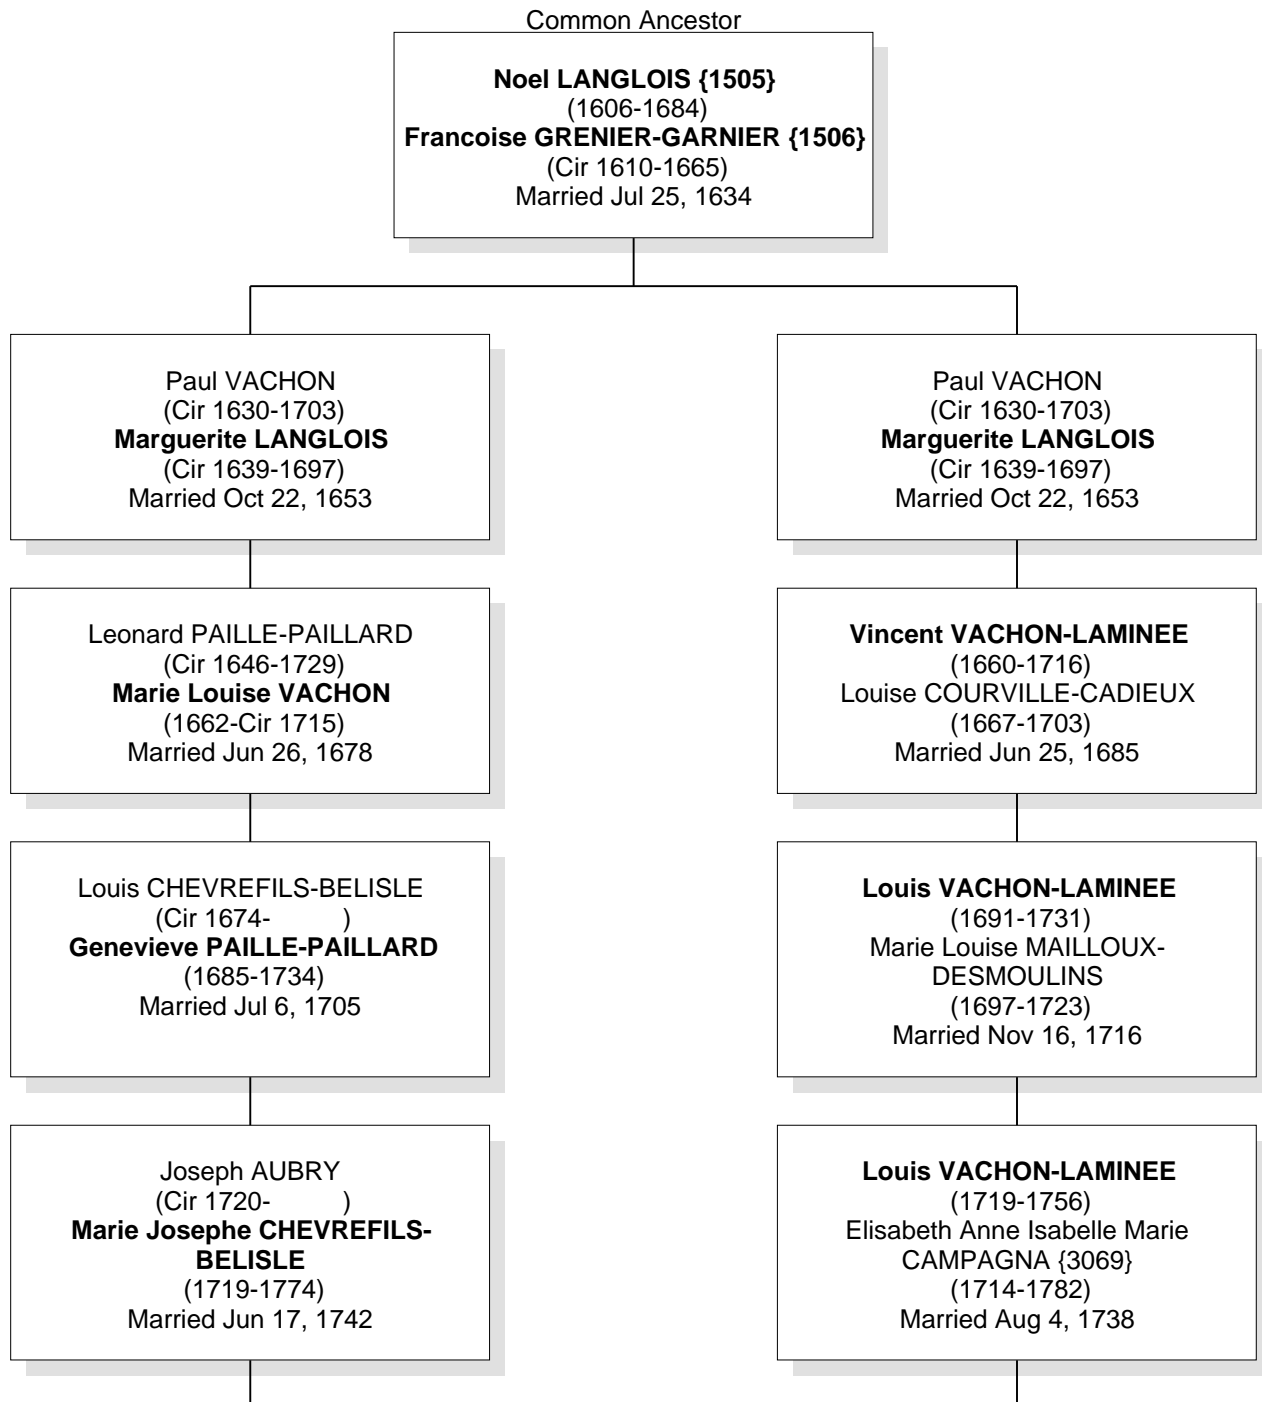

Relationship Chart

Mary Florina Anna Claire BELLEROSE {2214} is the 8th Cousin 1 time removed of Normand Arthur LEVEILLEE