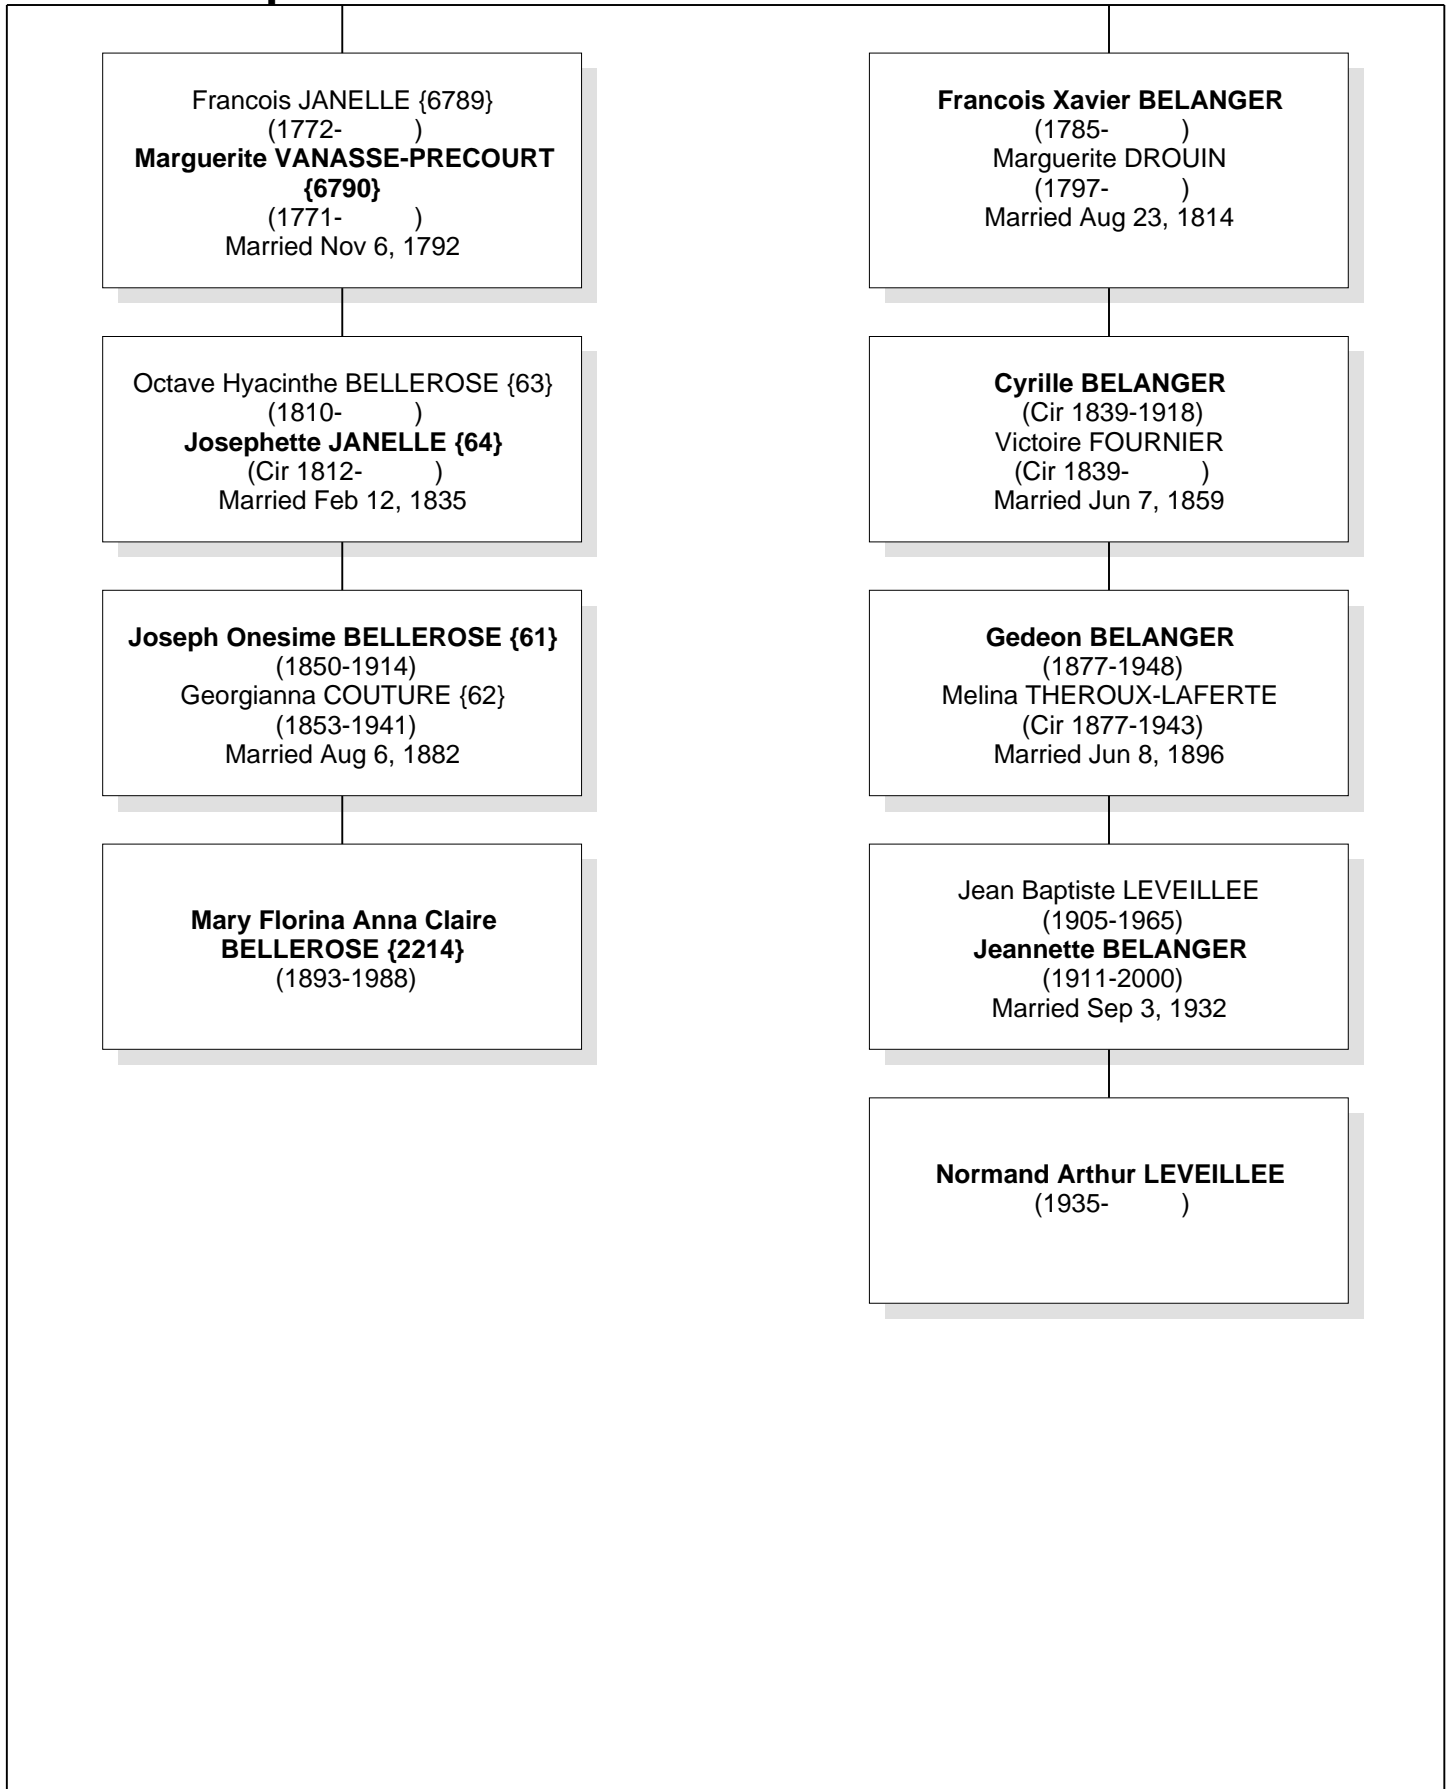

# Relationship Chart

**Mary Florina Anna Claire BELLEROSE {2214} is the 7th Cousin 1 time removed of Normand Arthur LEVEILLEE**

# Relationship Chart