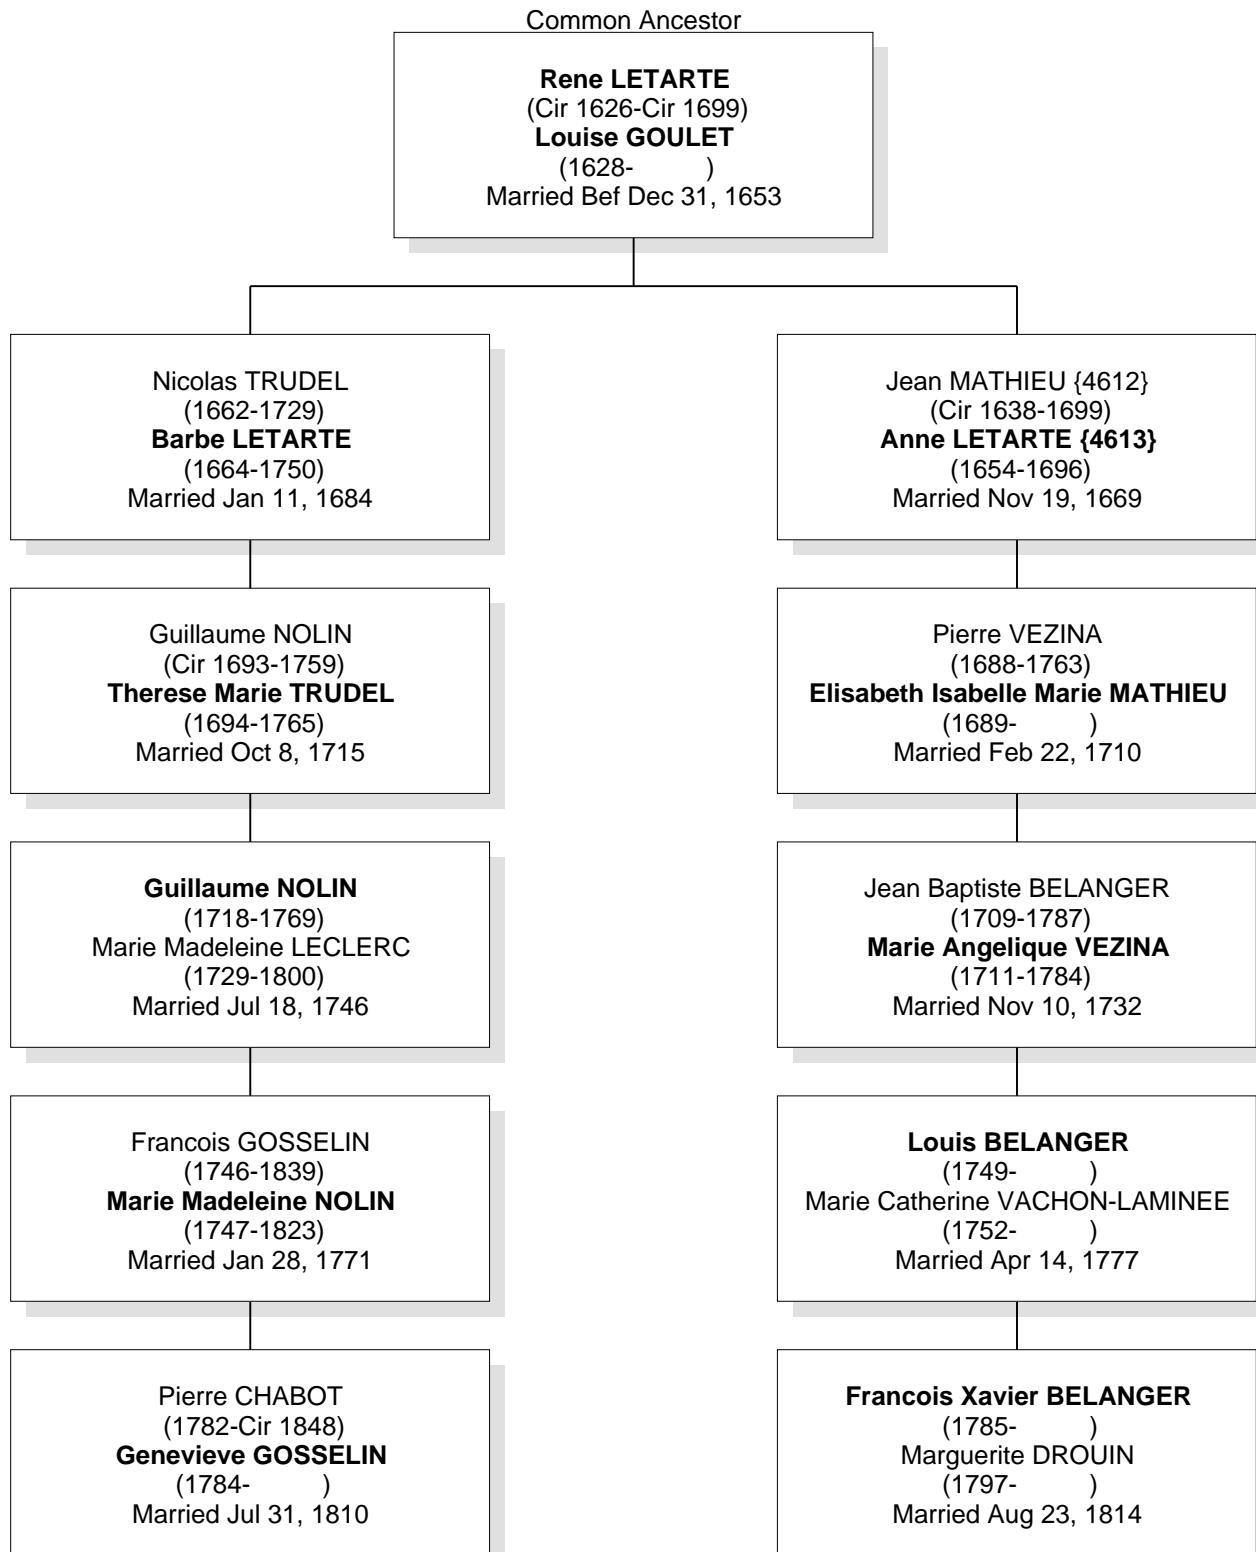

# Relationship Chart

**Mary Florina Anna Claire BELLEROSE {2214} is the 7th Cousin 1 time removed of Normand Arthur LEVEILLEE**

# Relationship Chart