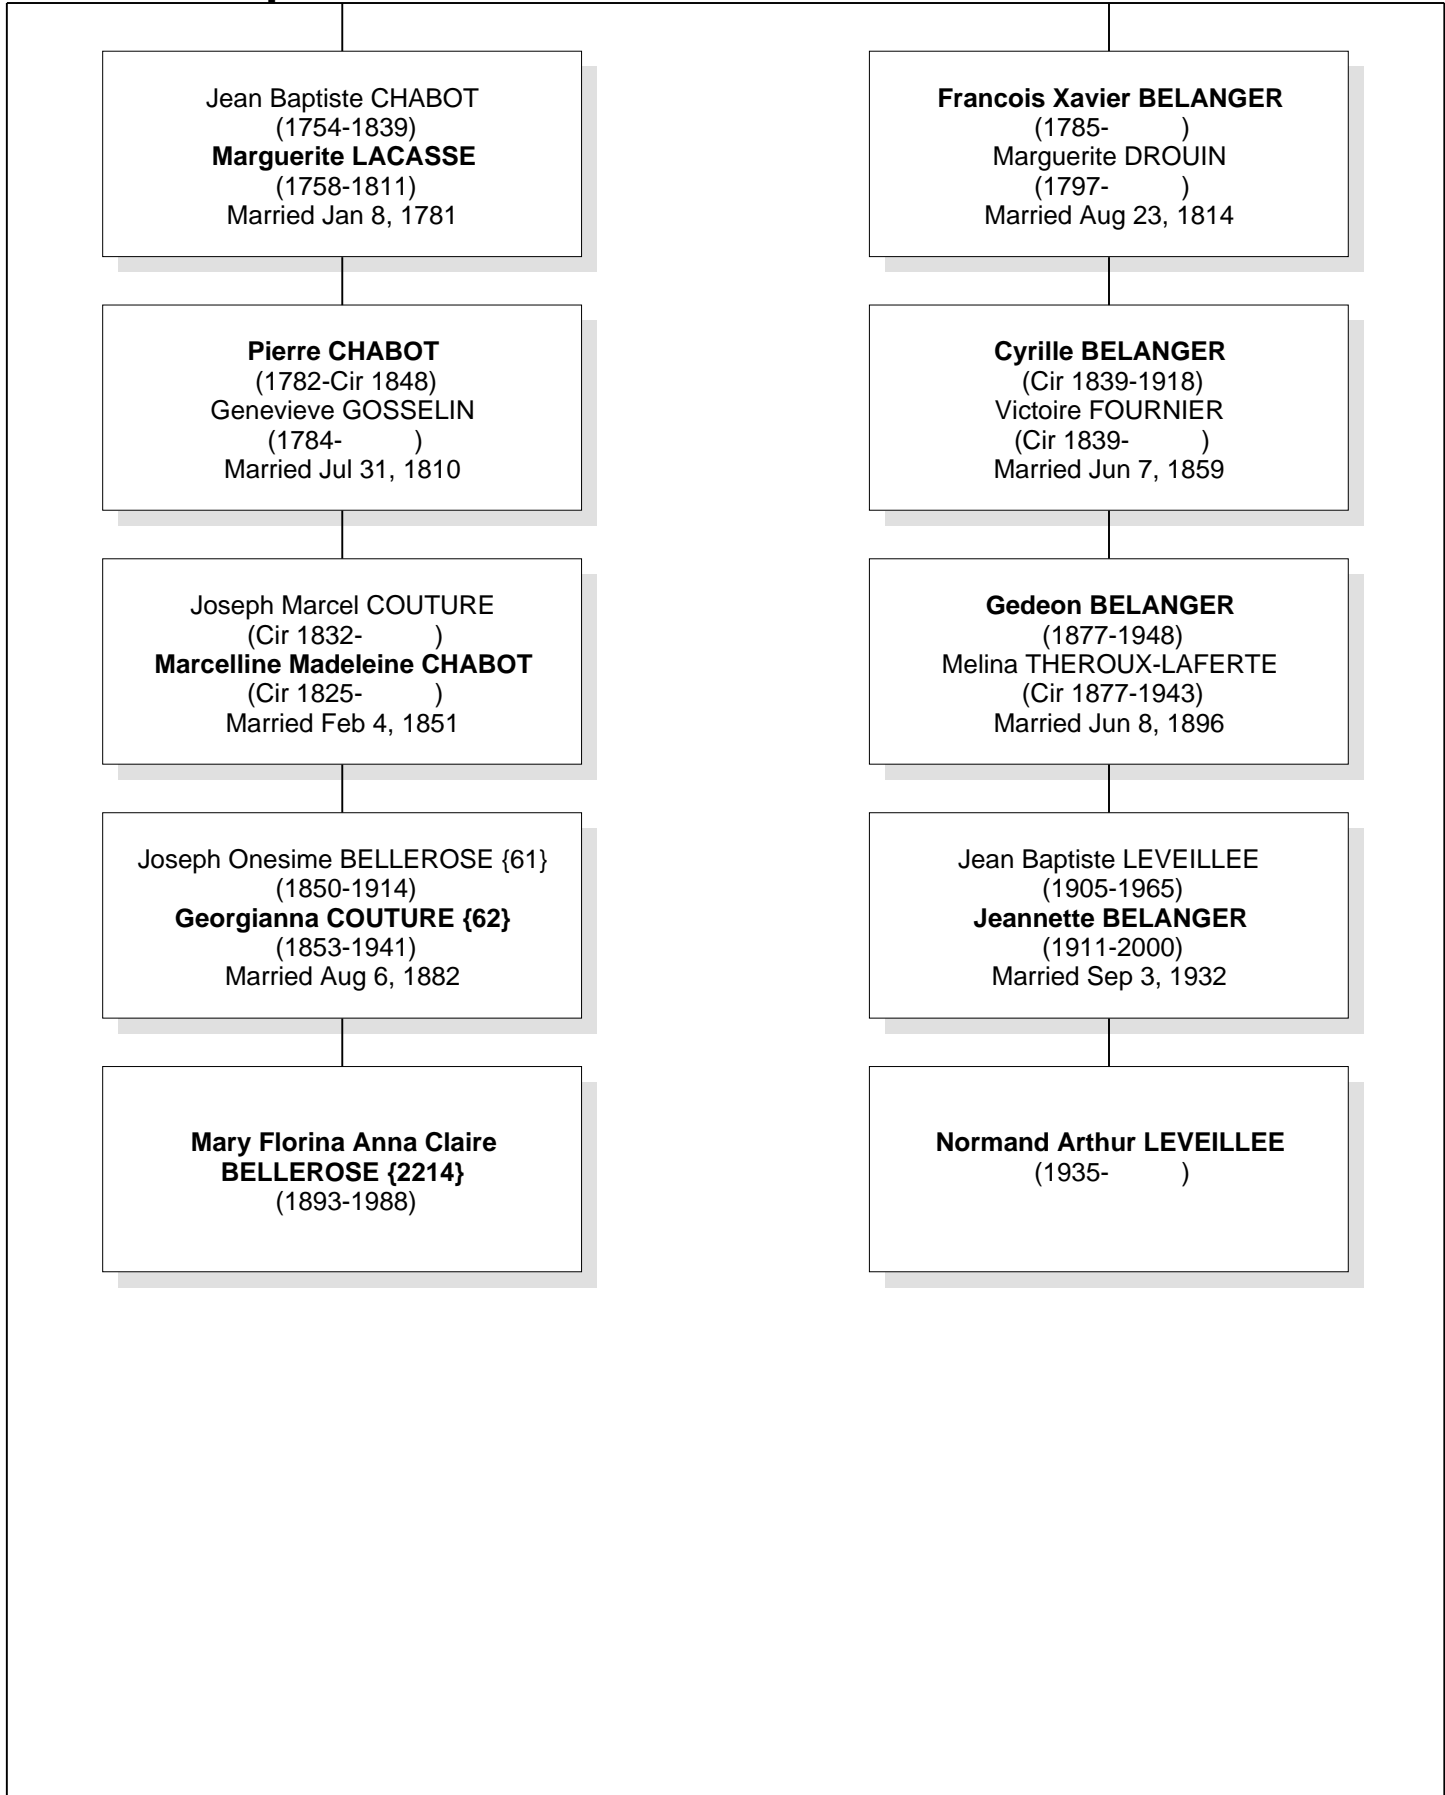

Relationship Chart