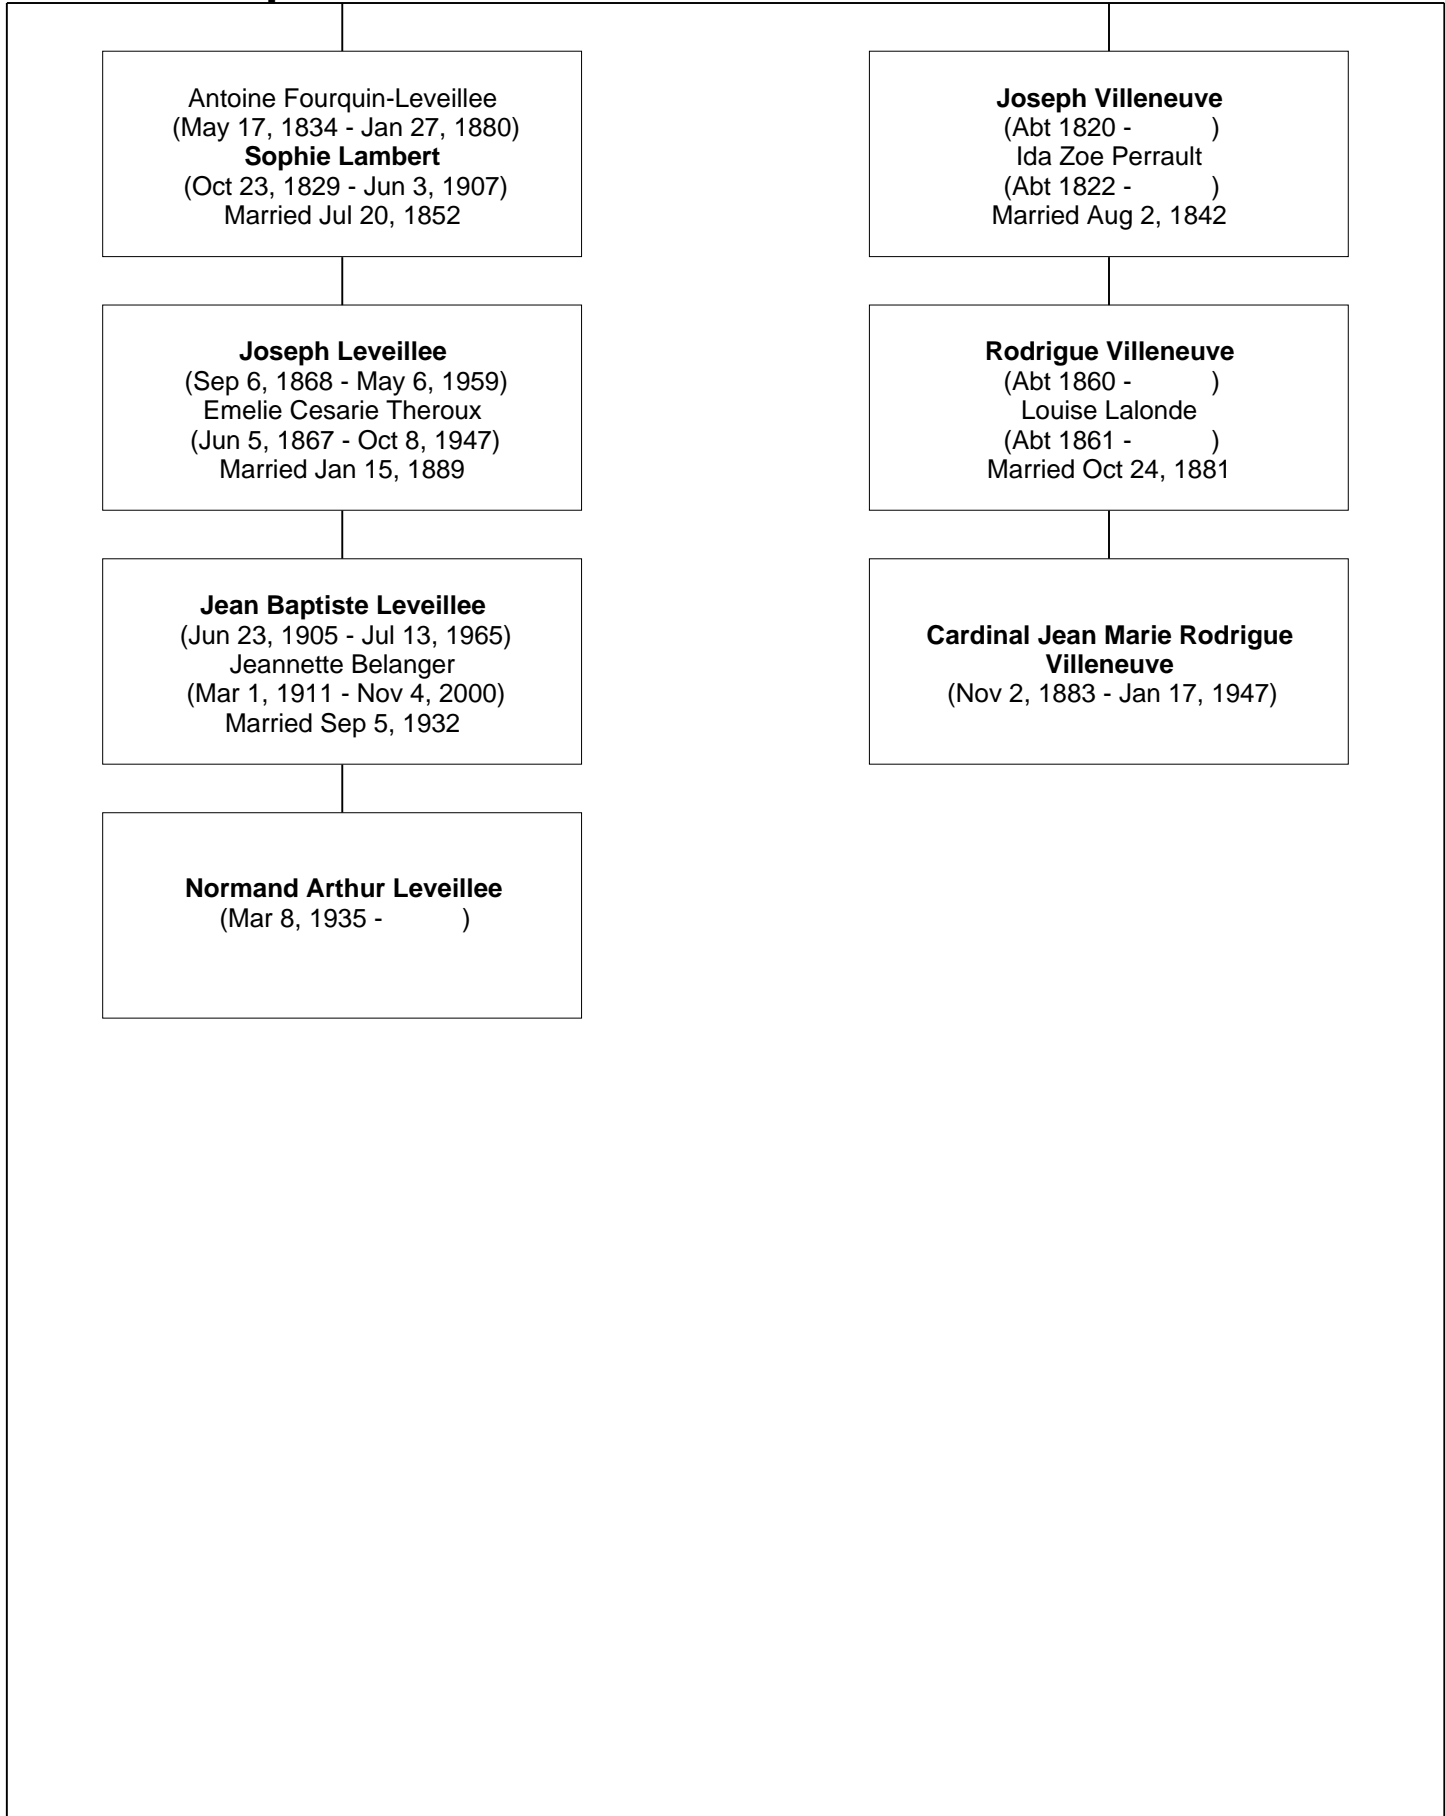

# Relationship Chart

**Cardinal Jean Marie Rodrigue Villeneuve is the 7th cousin once removed of Normand Arthur Leveillee**

Common Ancestor

**Jean LeNormand**  
(Apr 17, 1637 - Jul 25, 1706)  
**Anne Le Laboureur**  
(Abt 1630 - Dec 11, 1700)  
Married Jul 18, 1656

**Pierre Noel Lambert**  
(Dec 25, 1717 - Jul 13, 1794)  
Marie Catherine Hardy-Chatillon  
(Aug 15, 1722 - Sep 12, 1812)  
Married Aug 25, 1749

Denis Villeneuve  
(Sep 15, 1724 - Mar 24, 1794)  
**Marie Jeanne Anne Bedard**  
(Jul 1, 1732 - Jun 18, 1803)  
Married May 24, 1751

**Louis Joseph Lambert**  
(Mar 10, 1754 - May 20, 1834)  
Suzanne Danis-Tourangeau  
(Feb 1, 1753 - Oct 19, 1832)  
Married Feb 14, 1774

**Pierre Villeneuve**  
(Mar 2, 1766 - )  
Marie Euphrosine Pichet  
(Aug 6, 1772 - )  
Married Oct 26, 1790

# Relationship Chart

Antoine Fourquin-Leveillee  
(May 17, 1834 - Jan 27, 1880)  
**Sophie Lambert**  
(Oct 23, 1829 - Jun 3, 1907)  
Married Jul 20, 1852

**Joseph Villeneuve**  
(Abt 1820 - )  
Ida Zoe Perrault  
(Abt 1822 - )  
Married Aug 2, 1842