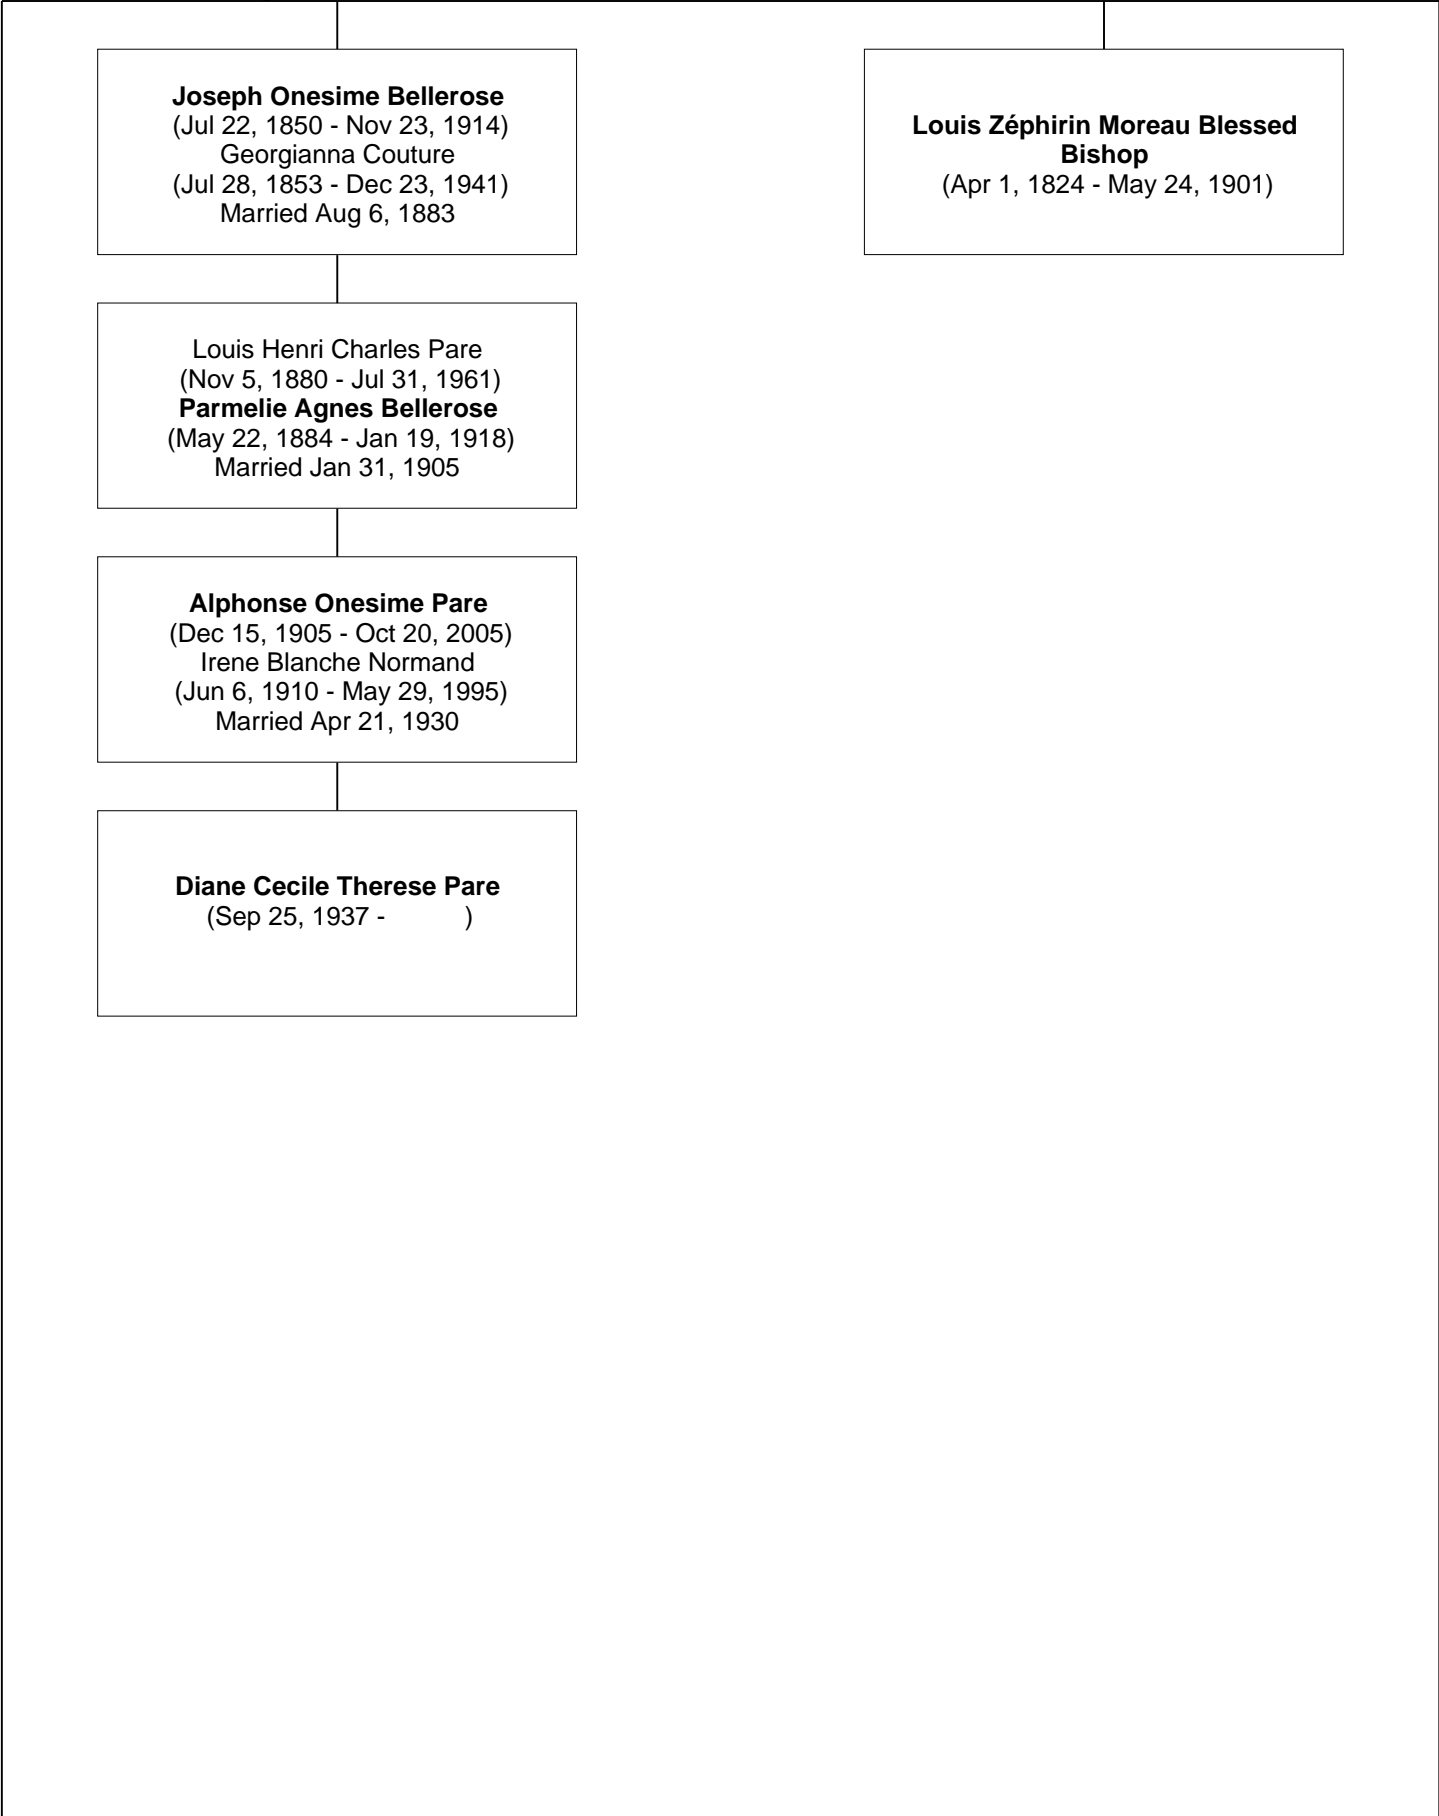

Relationship Chart

Joseph Onesime Bellerose
(Jul 22, 1850 - Nov 23, 1914)
Georgianna Couture
(Jul 28, 1853 - Dec 23, 1941)
Married Aug 6, 1883

Louis Zéphirin Moreau Blessed Bishop
(Apr 1, 1824 - May 24, 1901)

Louis Henri Charles Pare
(Nov 5, 1880 - Jul 31, 1961)
Parmelie Agnes Bellerose
(May 22, 1884 - Jan 19, 1918)
Married Jan 31, 1905

Alphonse Onesime Pare
(Dec 15, 1905 - Oct 20, 2005)
Irene Blanche Normand
(Jun 6, 1910 - May 29, 1995)
Married Apr 21, 1930

Diane Cecile Therese Pare
(Sep 25, 1937 -)