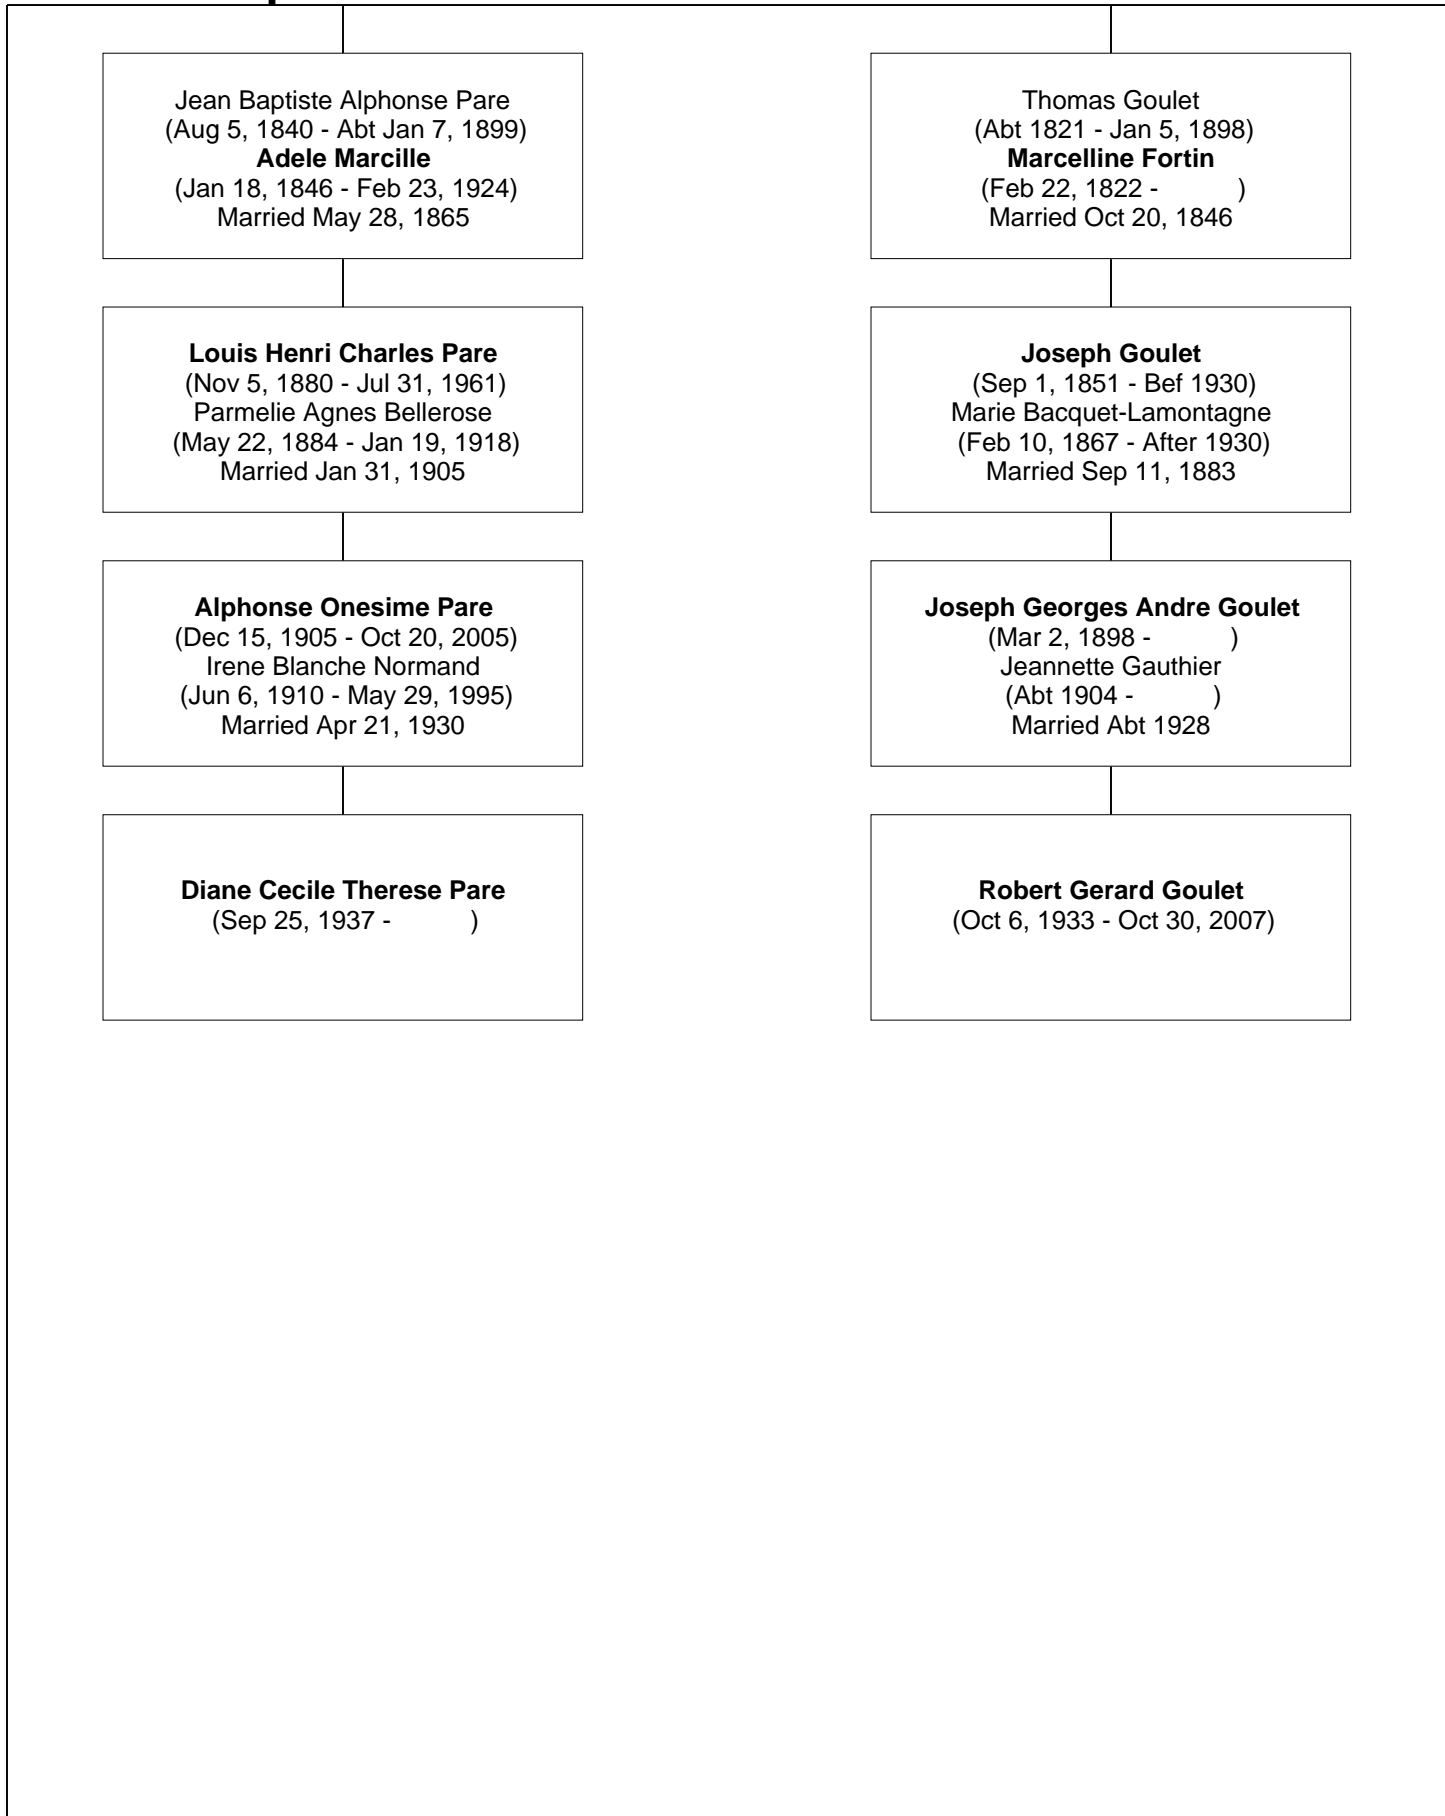

Relationship Chart

Jean Baptiste Alphonse Pare
(Aug 5, 1840 - Abt Jan 7, 1899)
Adele Marcille
(Jan 18, 1846 - Feb 23, 1924)
Married May 28, 1865

Thomas Goulet
(Abt 1821 - Jan 5, 1898)
Marcelline Fortin
(Feb 22, 1822 -)
Married Oct 20, 1846

Louis Henri Charles Pare
(Nov 5, 1880 - Jul 31, 1961)
Parmelie Agnes Bellerose
(May 22, 1884 - Jan 19, 1918)
Married Jan 31, 1905

Joseph Goulet
(Sep 1, 1851 - Bef 1930)
Marie Bacquet-Lamontagne
(Feb 10, 1867 - After 1930)
Married Sep 11, 1883

Alphonse Onesime Pare
(Dec 15, 1905 - Oct 20, 2005)
Irene Blanche Normand
(Jun 6, 1910 - May 29, 1995)
Married Apr 21, 1930

Joseph Georges Andre Goulet
(Mar 2, 1898 -)
Jeannette Gauthier
(Abt 1904 -)
Married Abt 1928

Diane Cecile Therese Pare
(Sep 25, 1937 -)

Robert Gerard Goulet
(Oct 6, 1933 - Oct 30, 2007)