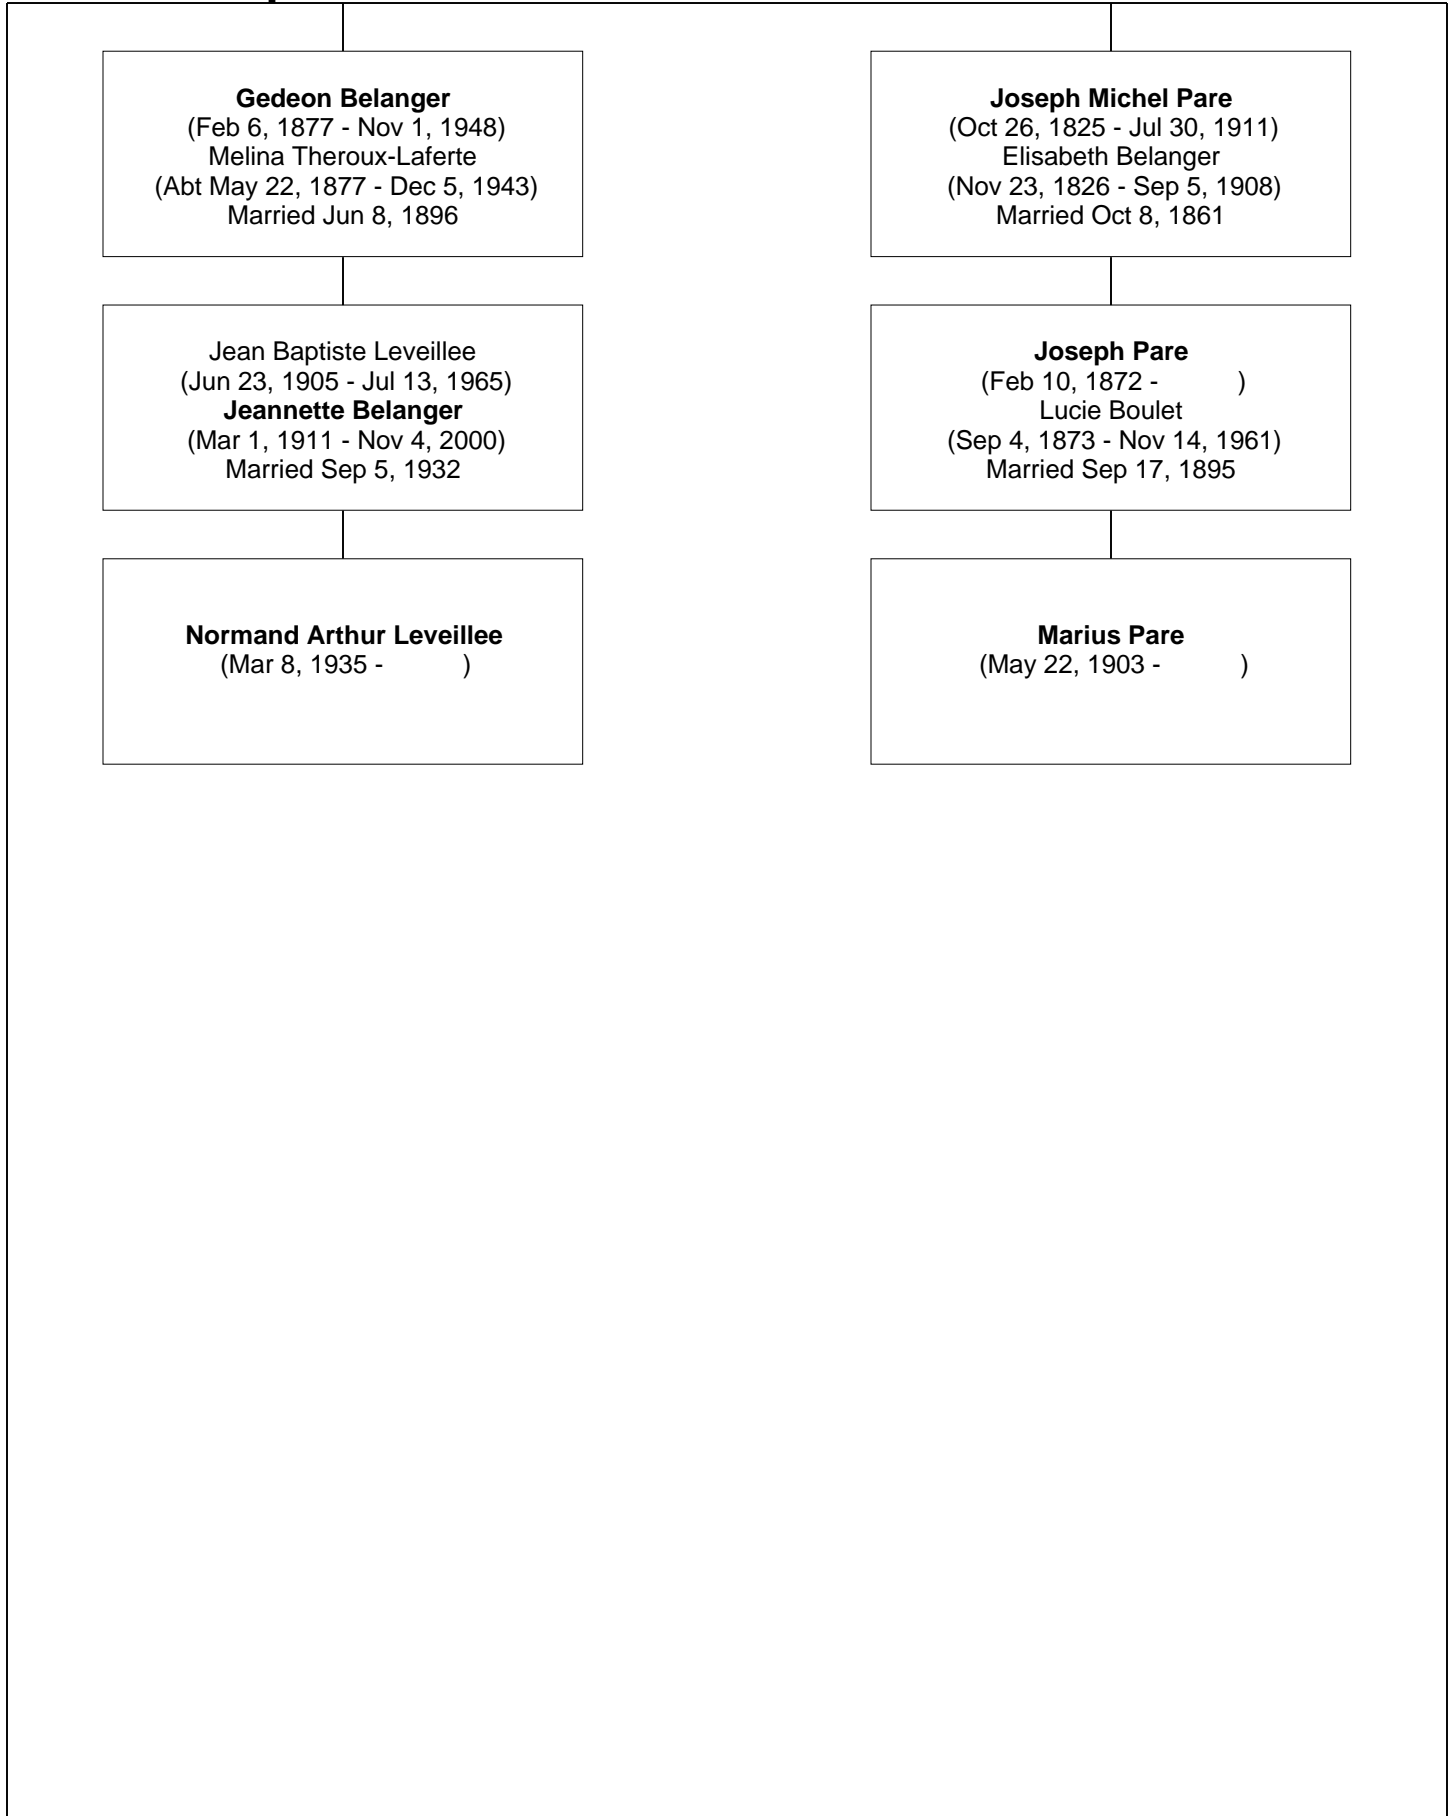

Relationship Chart

Gedeon Belanger
(Feb 6, 1877 - Nov 1, 1948)
Melina Theroux-Laferte
(Abt May 22, 1877 - Dec 5, 1943)
Married Jun 8, 1896

Jean Baptiste Leveillee
(Jun 23, 1905 - Jul 13, 1965)
Jeannette Belanger
(Mar 1, 1911 - Nov 4, 2000)
Married Sep 5, 1932

Normand Arthur Leveillee
(Mar 8, 1935 -)

Joseph Michel Pare
(Oct 26, 1825 - Jul 30, 1911)
Elisabeth Belanger
(Nov 23, 1826 - Sep 5, 1908)
Married Oct 8, 1861

Joseph Pare
(Feb 10, 1872 -)
Lucie Boulet
(Sep 4, 1873 - Nov 14, 1961)
Married Sep 17, 1895

Marius Pare
(May 22, 1903 -)