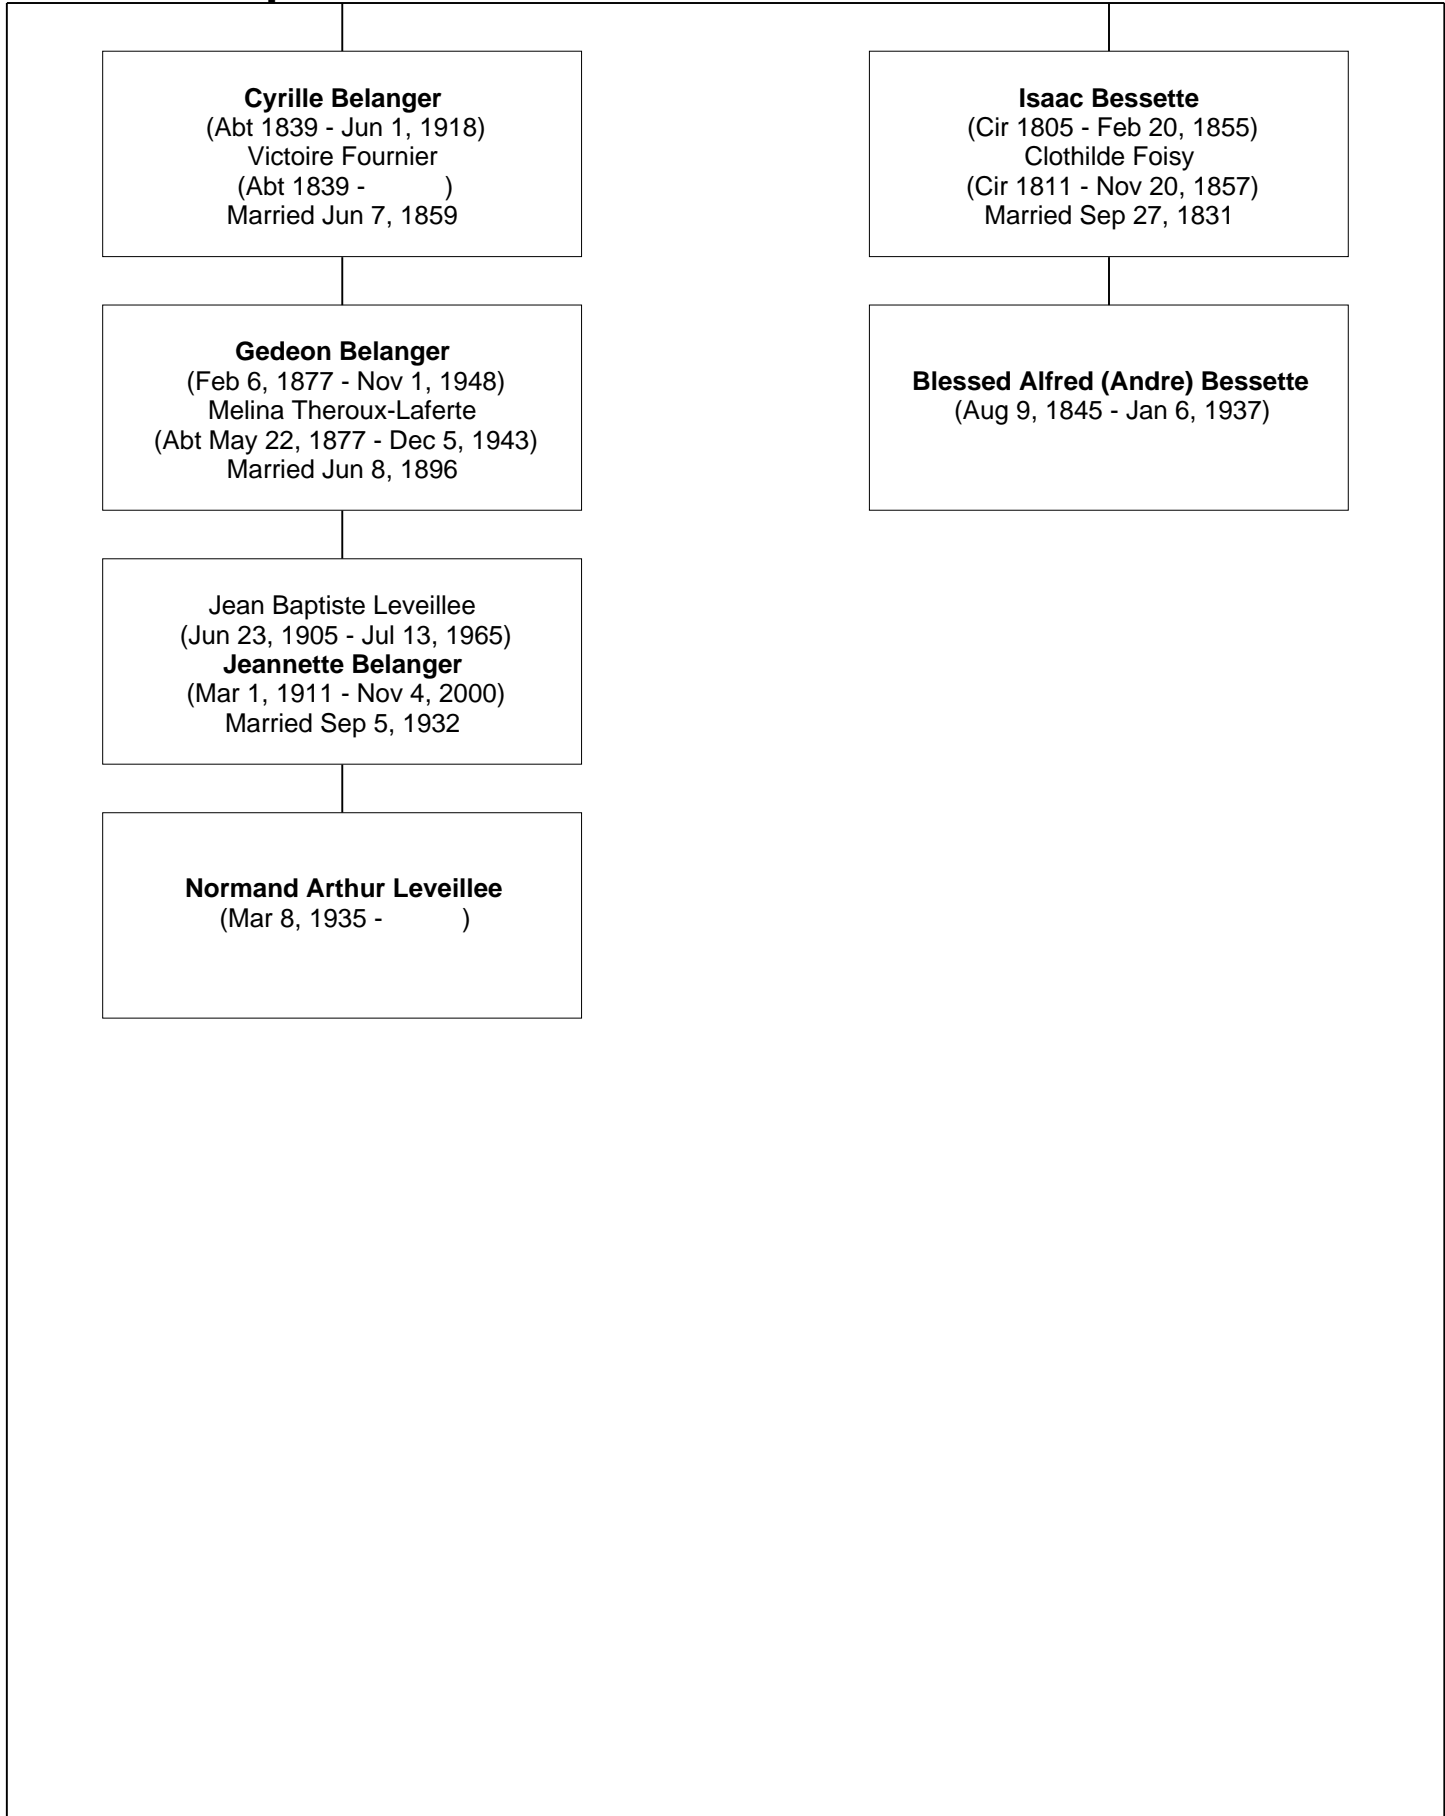

Relationship Chart

Cyrille Belanger
(Abt 1839 - Jun 1, 1918)
Victoire Fournier
(Abt 1839 -)
Married Jun 7, 1859

Isaac Bessette
(Cir 1805 - Feb 20, 1855)
Clothilde Foisy
(Cir 1811 - Nov 20, 1857)
Married Sep 27, 1831

Gedeon Belanger
(Feb 6, 1877 - Nov 1, 1948)
Melina Theroux-Laferte
(Abt May 22, 1877 - Dec 5, 1943)
Married Jun 8, 1896

Blessed Alfred (Andre) Bessette
(Aug 9, 1845 - Jan 6, 1937)

Jean Baptiste Leveillee
(Jun 23, 1905 - Jul 13, 1965)
Jeannette Belanger
(Mar 1, 1911 - Nov 4, 2000)
Married Sep 5, 1932

Normand Arthur Leveillee
(Mar 8, 1935 -)